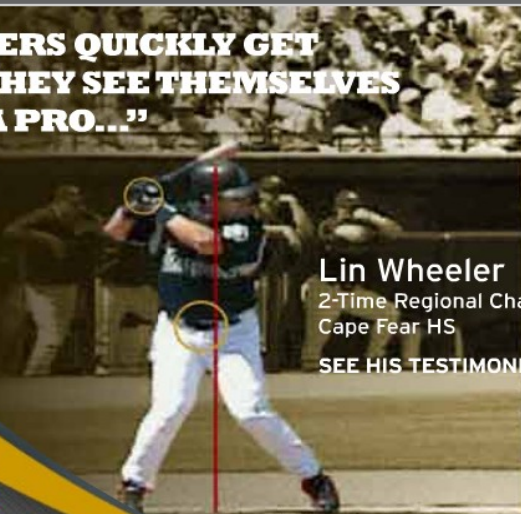

“OUR PLAYERS QUICKLY GET IT WHEN THEY SEE THEMSELVES NEXT TO A PRO...”

Lin Wheeler
2-Time Regional Champions
Cape Fear HS

SEE HIS TESTIMONIAL >>

**\$100 members,
\$125 non-members**

TRAIN WITH THE TOP PROS

Some of our clinic attendees have already seen what this can do in a short period of time for their players.

This needs to be scheduled, so we can video your player then it needs to be reviewed. The final step is to bring in the coach or parents with their player and break down their swing or pitching mechanics. The player can go to a hitting coach or pitching coach for years, but until they see it for themselves, they never really believe what they are doing.

The price is \$100 for members and \$125 for non-members. If you would like to check out the website for this product and see all the success stories go to: www.rightviewpro.com

RightView Pro offers a full line of training systems for baseball. Their products help you focus on what all the great players do. It defines the principles that make these players the most efficient and the most successful while communicating it in an easily understood fashion. With RVP you get a complete training system, combining a state-of-the-art video analysis system with Major League and professional models, definable terminology and top-notch instruction, resulting in a true understanding of the swing and pitching motions.